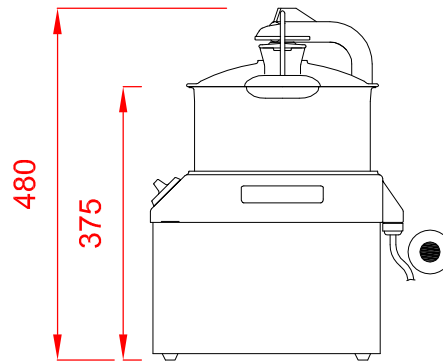

FOOD PREPARATION
FOOD PROCESSOR

HOBART UK,
SOUTHGATE WAY,
ORTON SOUTHGATE,
PETERBOROUGH,
PE2 6GN
08444 888 7777

www.hobartuk.com

Food Processor

VCB61-10

Electric Loading

230/50/1 0.9kW 13 AMPS.

PLOT SCALE: 1:10